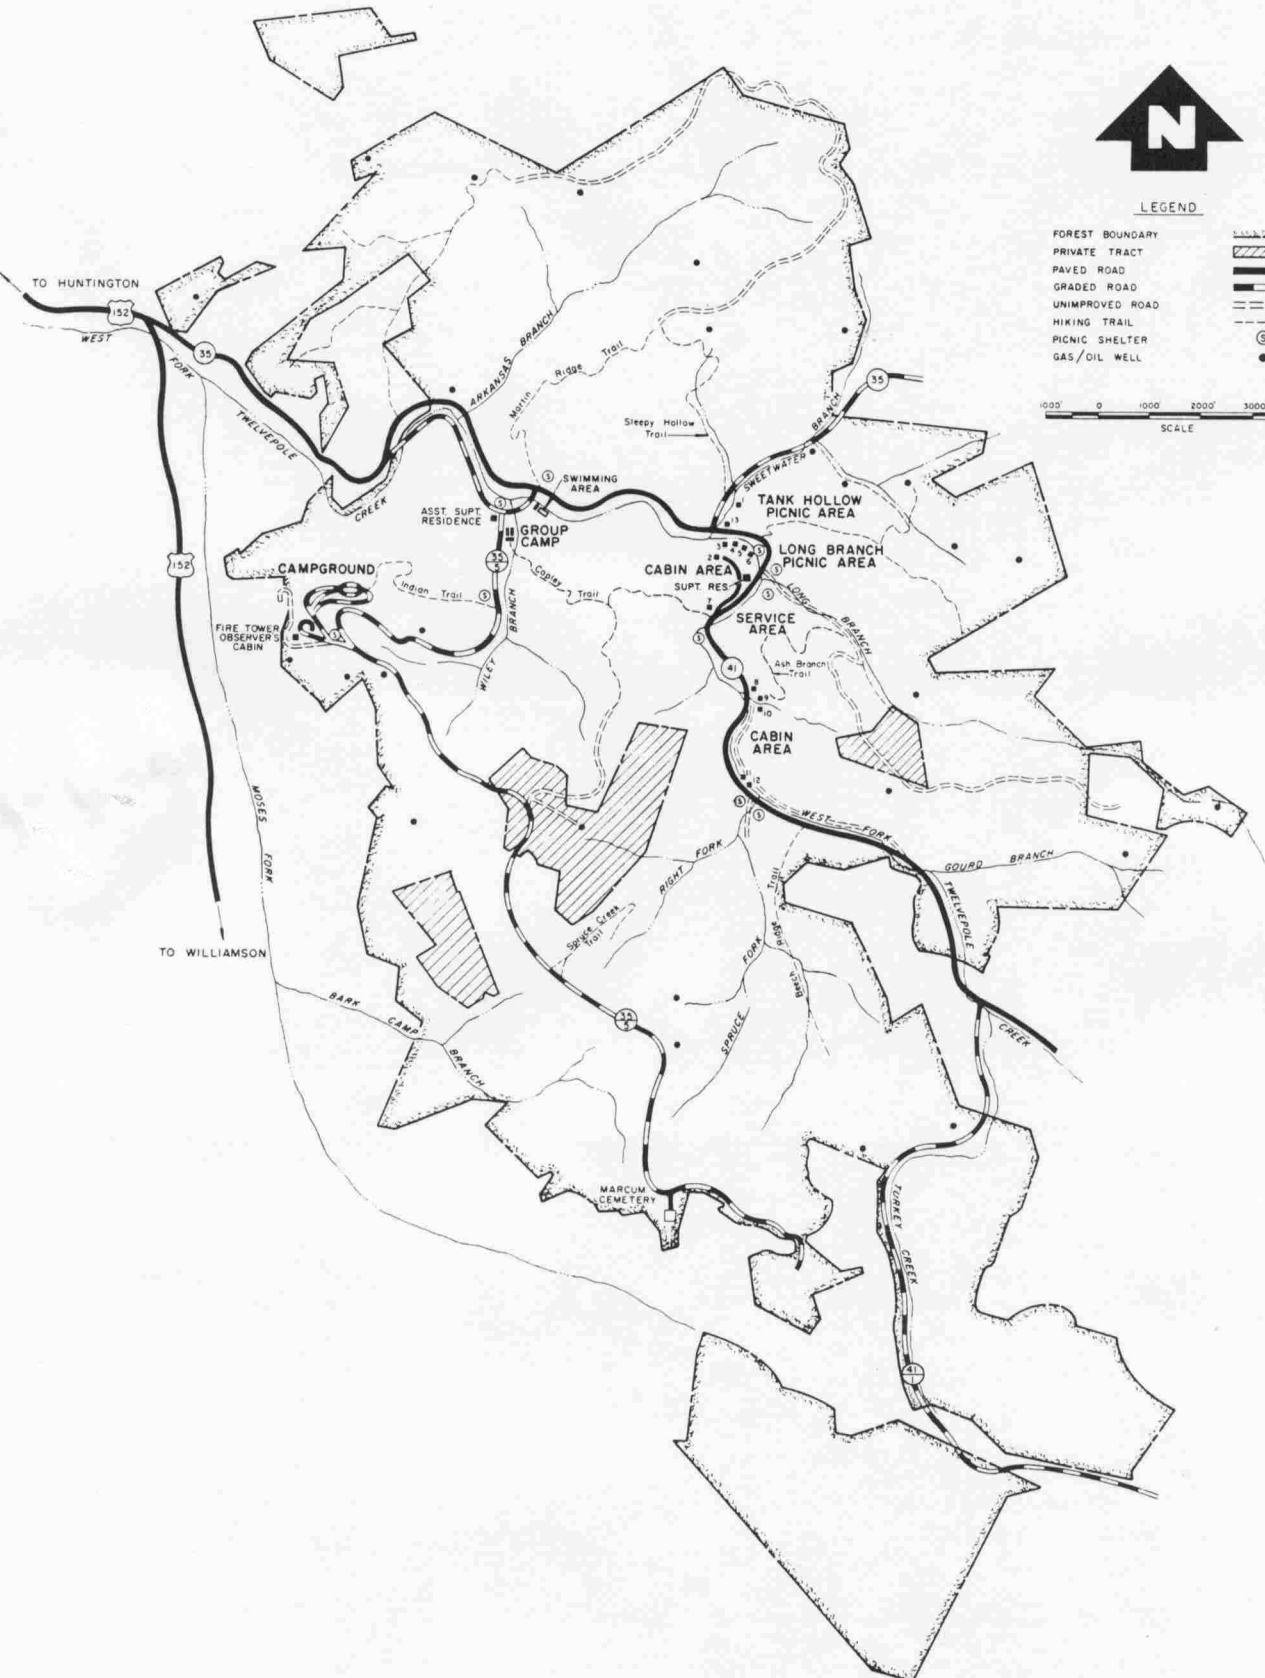

LEGEND

- FOREST BOUNDARY
- PRIVATE TRACT
- PAVED ROAD
- GRADED ROAD
- UNIMPROVED ROAD
- HIKING TRAIL
- PICNIC SHELTER
- GAS/OIL WELL

CABWAYLINGO STATE FOREST